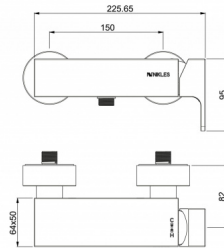

SINGLE LEVER SHOWER MIXER PURE 1 WAY CHROME

ADDITIONAL INFORMATION

PRODUCT IMAGES

Color

Chrome

SKU: A53RU.SL1.001.05N

Categories: [Faucets](#)

Tags: [Single Lever](#), [Thermostat](#)

PRODUCT IMAGES

PRODUCT DESCRIPTION

A53RU.SL1.001.05N

- Single lever shower mixer, DN 15 (G ½) for wall mounting
 - Brass thermostat body
- Feel cool: Nikles safety housing in ABS with scalding protection
 - High quality single lever cartridge
 - S-connections