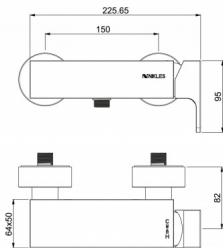

SINGLE LEVER SHOWER MIXER PURE 1 WAY CHROME

ADDITIONAL INFORMATION

PRODUCT IMAGES

Color

Chrome

SKU: A53RU.SL1.001.05N

Categories: [Faucets](#)

Tags: [Single Lever](#), [Thermostat](#)

PRODUCT IMAGES

PRODUCT DESCRIPTION

A53RU.SL1.001.05N

- Single lever shower mixer, DN 15 (G ½) for wall mounting
 - Brass thermostat body
- Feel cool: Nikles safety housing in ABS with scalding protection
 - High quality single lever cartridge
 - S-connections