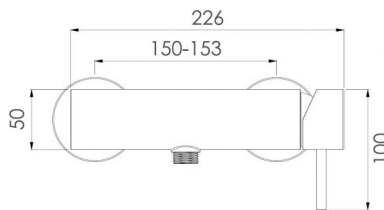

PRODUCT IMAGES

SINGLE LEVER SHOWER MIXER ARCHITECT 1 WAY CHROME

ADDITIONAL INFORMATION

Color

Chrome

SKU: FSL.01.001.05N

Categories: [Faucets](#)

Tags: [Single Lever](#), [Thermostat](#)

PRODUCT IMAGES

PRODUCT DESCRIPTION

FSL.01.001.05N

- Single lever shower mixer, DN 15 (G ½) for wall mounting
- Feel Cool: Nikles safety housing in ABS with scalding protection

- High quality single lever cartridge
 - S-connections