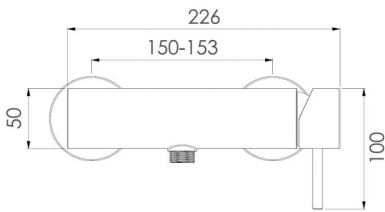

PRODUCT IMAGES

SINGLE LEVER SHOWER MIXER ARCHITECT 1 WAY CHROME

ADDITIONAL INFORMATION

Color

Chrome

SKU: FSL.01.001.05N

Categories: [Faucets](#)

Tags: [Single Lever](#), [Thermostat](#)

PRODUCT IMAGES

PRODUCT DESCRIPTION

FSL.01.001.05N

- Single lever shower mixer, DN 15 (G ½) for wall mounting
- Feel Cool: Nikles safety housing in ABS with scalding protection

- High quality single lever cartridge
 - S-connections