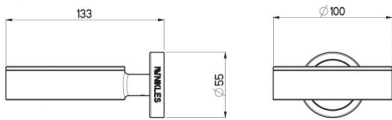

PRODUCT IMAGES

SOAP DISH CARBON

ADDITIONAL INFORMATION

Color

Carbon

SKU: FSH.001.52N

Categories: [Accessoires](#)

Tags: [Carbon](#)

PRODUCT IMAGES

PRODUCT DESCRIPTION

FSH.001.52N

- Soap dish
- Ø 100 mm
- Carbon

ADDITIONAL INFORMATION

Color

Carbon