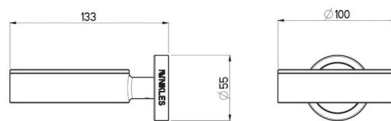

PRODUCT IMAGES

SOAP DISH CARBON

ADDITIONAL INFORMATION

Color

Carbon

SKU: FSH.001.52N

Categories: [Accessoires](#)

Tags: [Carbon](#)

PRODUCT IMAGES

PRODUCT DESCRIPTION

FSH.001.52N

- Soap dish
- Ø 100 mm
- Carbon

ADDITIONAL INFORMATION

Color

Carbon