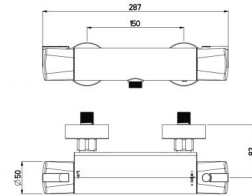

PRODUCT IMAGES

PRODUCT DESCRIPTION

A45RU.TH1.001.05N

- Thermostatic shower mixer, DN 15 (G ½) for wall mounting with scalding protection
 - Brass thermostat body
- Feel Cool: Nikles safety housing in ABS with scalding protection
 - High quality thermostat cartridge
 - S-connections