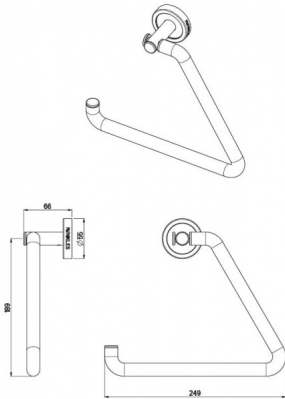

TOWEL HOLDER CARBON

ADDITIONAL INFORMATION

Color

Carbon

SKU: FTH.001.52N

Categories: [Accessoires](#)

Tags: [Carbon](#)

PRODUCT IMAGES

PRODUCT IMAGES

PRODUCT DESCRIPTION

FTH.001.52N

- Towel holder
- 249mm x 189mm
- Carbon

ADDITIONAL INFORMATION

Color

Carbon