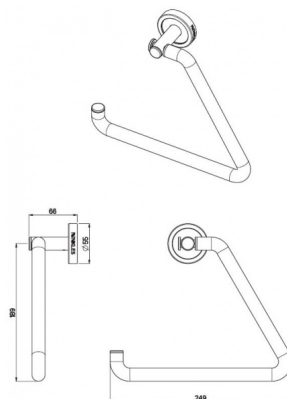

TOWEL HOLDER CARBON

ADDITIONAL INFORMATION

Color

Carbon

SKU: FTH.001.52N

Categories: [Accessoires](#)

Tags: [Carbon](#)

PRODUCT IMAGES

PRODUCT IMAGES

PRODUCT DESCRIPTION

FTH.001.52N

- Towel holder
- 249mm x 189mm
- Carbon

ADDITIONAL INFORMATION

Color

Carbon