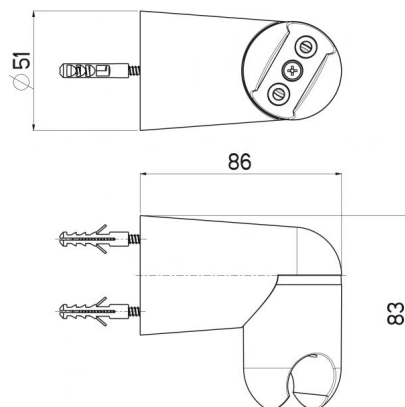

## PRODUCT DESCRIPTION

1605N

- Minimalistic design
- 360° swivelling bracket
- Suitable for all hand showers