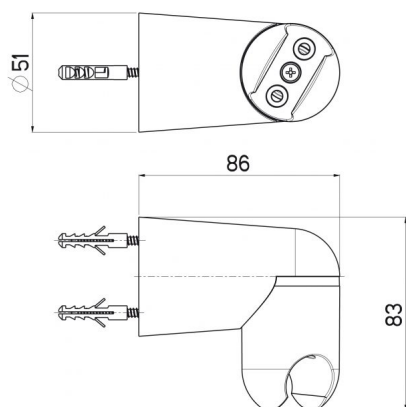

PRODUCT IMAGES