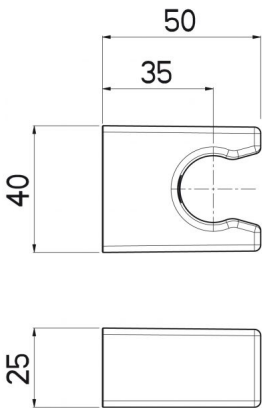

WALL BRACKET PURE

ADDITIONAL INFORMATION

Color

Chrome

SKU: A5305N

Categories: [Accessoires](#)

PRODUCT IMAGES

PRODUCT IMAGES

PRODUCT DESCRIPTION

A5305N

- Minimalistic design
 - Fix support
- Suitable for all hand showers

ADDITIONAL INFORMATION

Color

Chrome