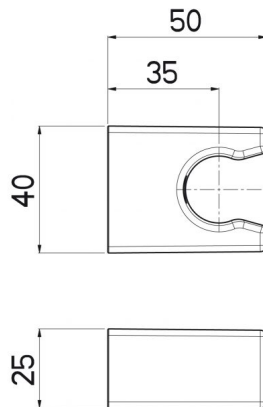

PRODUCT DESCRIPTION

A5305N

- Minimalistic design
 - Fix support
- Suitable for all hand showers

ADDITIONAL INFORMATION

Color

Chrome