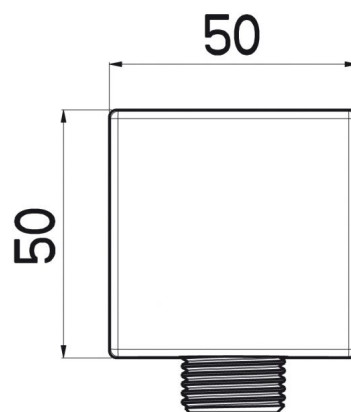

## WALL ELBOW QUADRO 1/2"

### PRODUCT DESCRIPTION

298805N

- Nikles Quadro 1/2" wall elbow