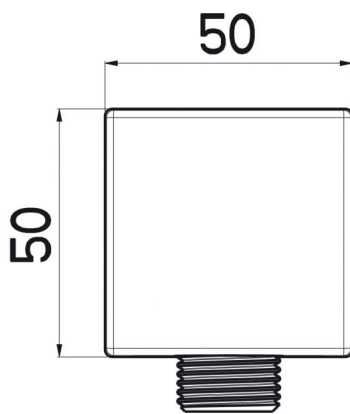

PRODUCT IMAGES