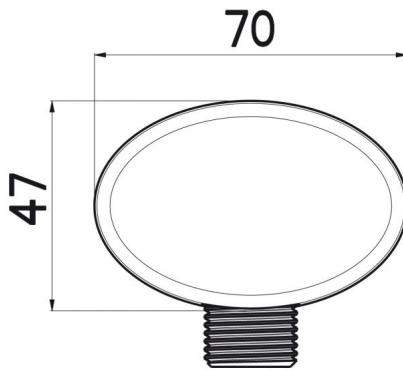

WALL ELBOW SPACE 1/2"

ADDITIONAL INFORMATION

Color

Chrome

SKU: 298905N

Categories: [Accessoires](#)

PRODUCT IMAGES

PRODUCT IMAGES

PRODUCT DESCRIPTION

298905N

- Nikles Space 1/2" wall elbow

ADDITIONAL INFORMATION

Color

Chrome