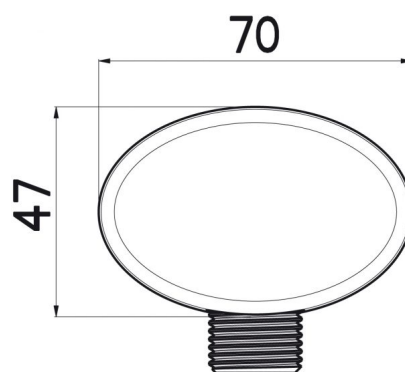

WALL ELBOW SPACE 1/2"

ADDITIONAL INFORMATION

Color

Chrome

SKU: 298905N

Categories: [Accessoires](#)

PRODUCT IMAGES

PRODUCT IMAGES

PRODUCT DESCRIPTION

298905N

- Nikles Space 1/2" wall elbow

ADDITIONAL INFORMATION

Color

Chrome